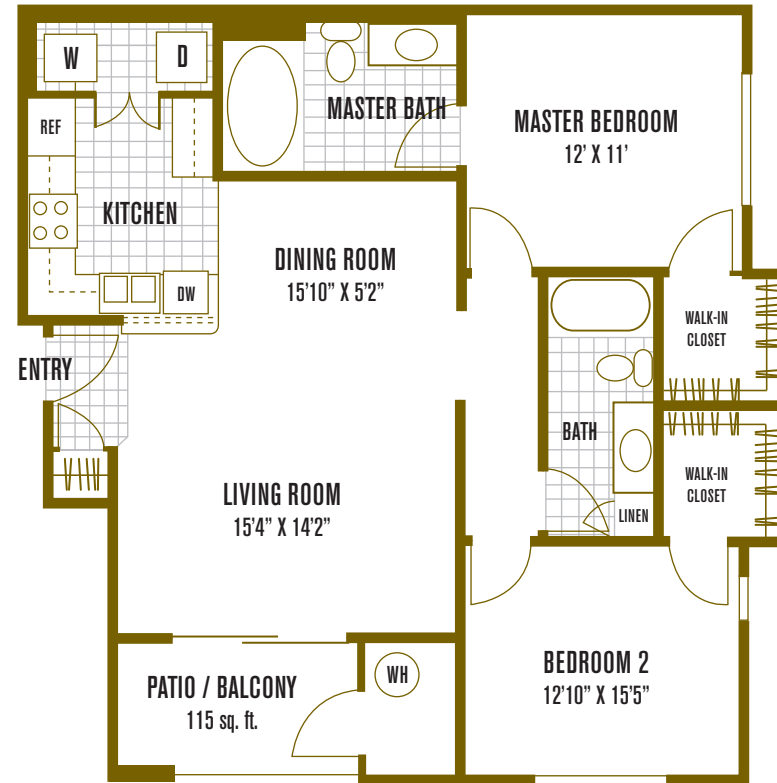

ESPLANADE AT RIVERWALK

APARTMENT HOMES

11711 Collett Avenue
Riverside, CA 92505

p: 951.358.0295 | f: 951.358.0296

www.ExperienceEsplanade.com

A sleek canvas of wall-to-wall carpet! Sectional sofas, towering entertainment centers, and big screen televisions, fit comfortably in an airy and inviting atmosphere.

residence 6

2 Bedroom | 2 Bathrooms | 1,060 sq. ft.

notes: _____

All room dimensions and square footages are approximate.