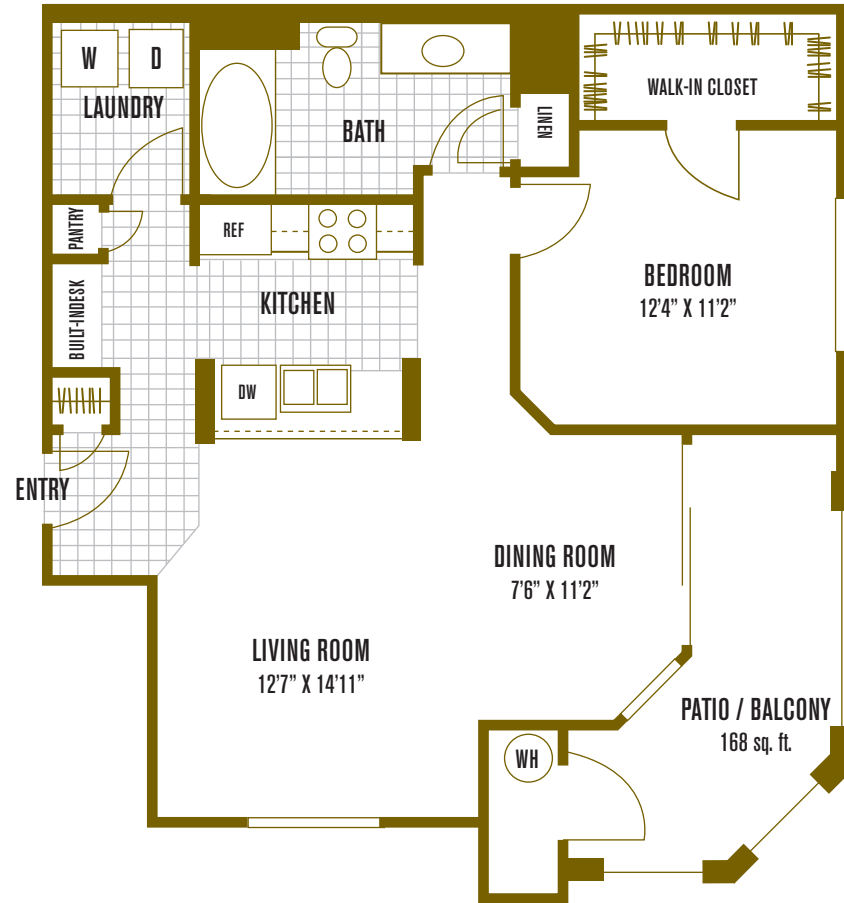

ESPLANADE AT RIVERWALK

APARTMENT HOMES

11711 Collett Avenue
Riverside, CA 92505

p: 951.358.0295 | f: 951.358.0296

www.ExperienceEsplanade.com

Famous for the chic design of its wrap around balcony, this home highlights the great outdoors. A downstairs patio invites complete relaxation, allowing enough space for a meditation garden and full-size porch swing.

residence 4

1 Bedroom | 1 Bathroom | 841-850 sq. ft.

notes:

All room dimensions and square footages are approximate.