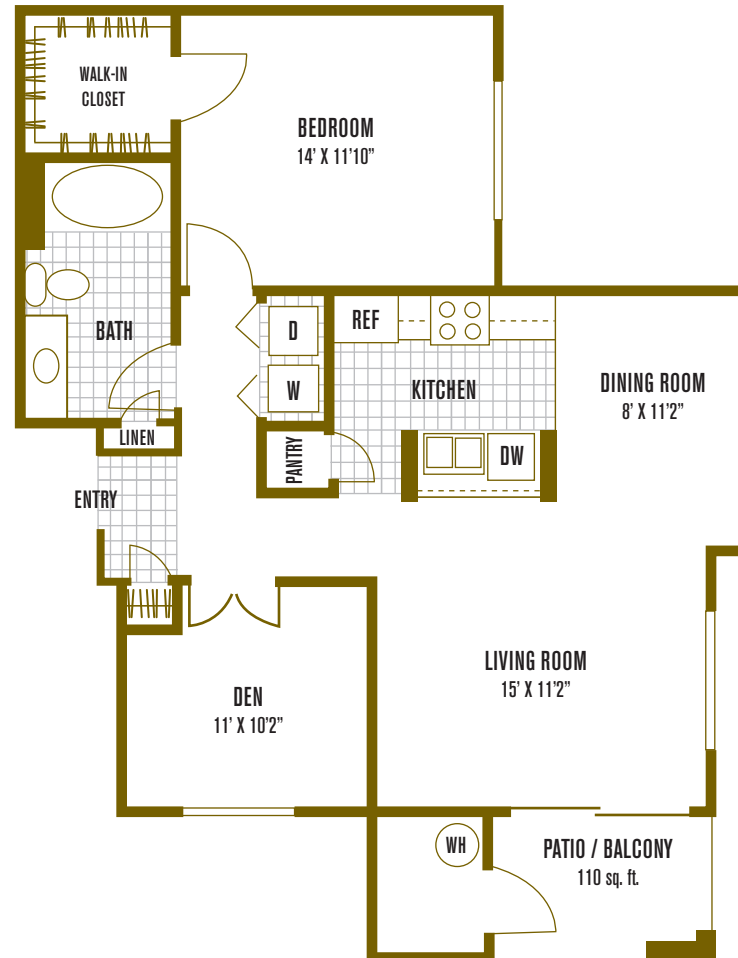

ESPLANADE AT RIVERWALK

APARTMENT HOMES

11711 Collett Avenue
Riverside, CA 92505

p: 951.358.0295 | f: 951.358.0296

www.ExperienceEsplanade.com

Overflowing five-foot windows in both dining and living room make this high-rise habitation a paradise of palm trees and scenic city lights.

The additional den welcomes more than just a work station; use it to transform your hobbies into a custom craft haven or video game room.

residence 3

1 Bedroom with Den | 1 Bathroom | 975 sq. ft.

notes: _____
_____
_____
_____

All room dimensions and square footages are approximate.