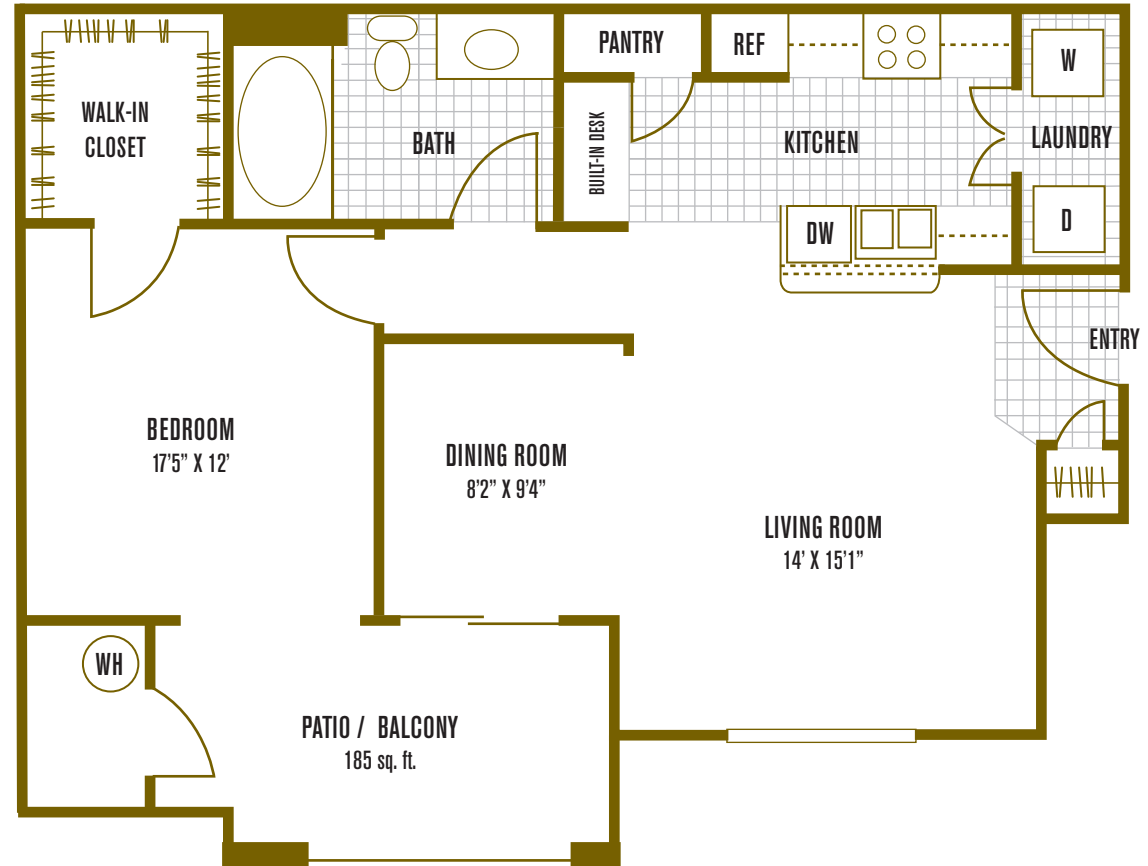

ESPLANADE AT RIVERWALK

APARTMENT HOMES

11711 Collett Avenue
Riverside, CA 92505

p: 951.358.0295 | f: 951.358.0296

www.ExperienceEsplanade.com

residence 2

1 Bedroom | 1 Bathroom | 820 sq. ft.

If your palate is only pleased by an atmosphere of plush and plentiful, this popular floorplan is for you! Accommodating a California King-sized bed, two nightstands, a full dresser and an overstuffed chair; your bedroom invites you to relax and rejuvenate at the end of a busy day.

notes:

All room dimensions and square footages are approximate.